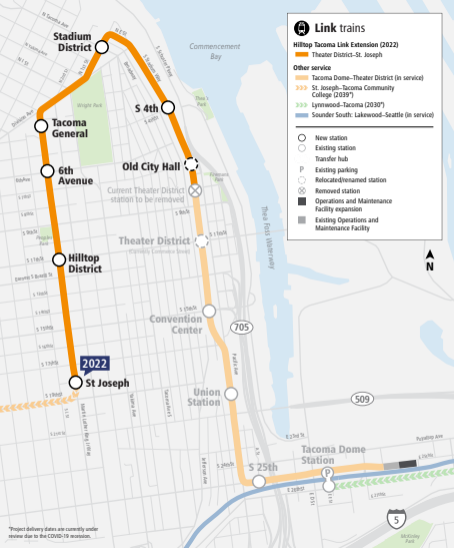

Link trains

Hilltop Tacoma Link Extension (2022)

Theater District–St. Joseph

Other service

Tacoma Dome–Theater District (in service)

St. Joseph–Tacoma Community College (2039*)

Lynnwood–Tacoma (2030*)

Souder South: Lakewood–Seattle (in service)

- New station
- Existing station
- Transfer hub
- Existing parking
- Relocated/renamed station
- Removed station
- Operations and Maintenance Facility expansion
- Existing Operations and Maintenance Facility

2022